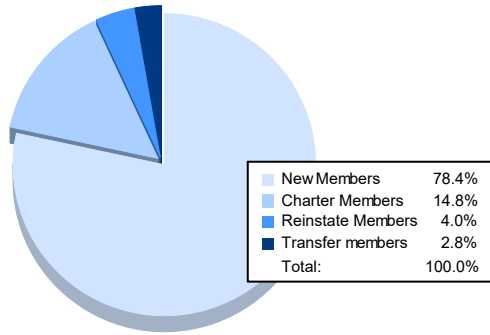

Year	New Clubs	Dropped Clubs	Gain/ Loss Clubs	New Members	Charter Members	Reinstate Members	Transfer Members	Total Member Added	Total Members Dropped	Gain/ Loss Members
2016-2017	0	4	-4	143	2	7	10	162	205	-43
2017-2018	2	0	2	154	59	3	2	218	201	17
2018-2019	4	4	0	215	96	23	10	344	250	94
2019-2020	2	3	-1	107	48	17	2	174	271	-97
2020-2021	1	2	-1	138	26	7	5	176	186	-10
<b>Average</b>	<b>2</b>	<b>3</b>	<b>-1</b>	<b>151</b>	<b>46</b>	<b>11</b>	<b>6</b>	<b>215</b>	<b>223</b>	<b>-8</b>

### Membership Composition June 2021 Cumulative