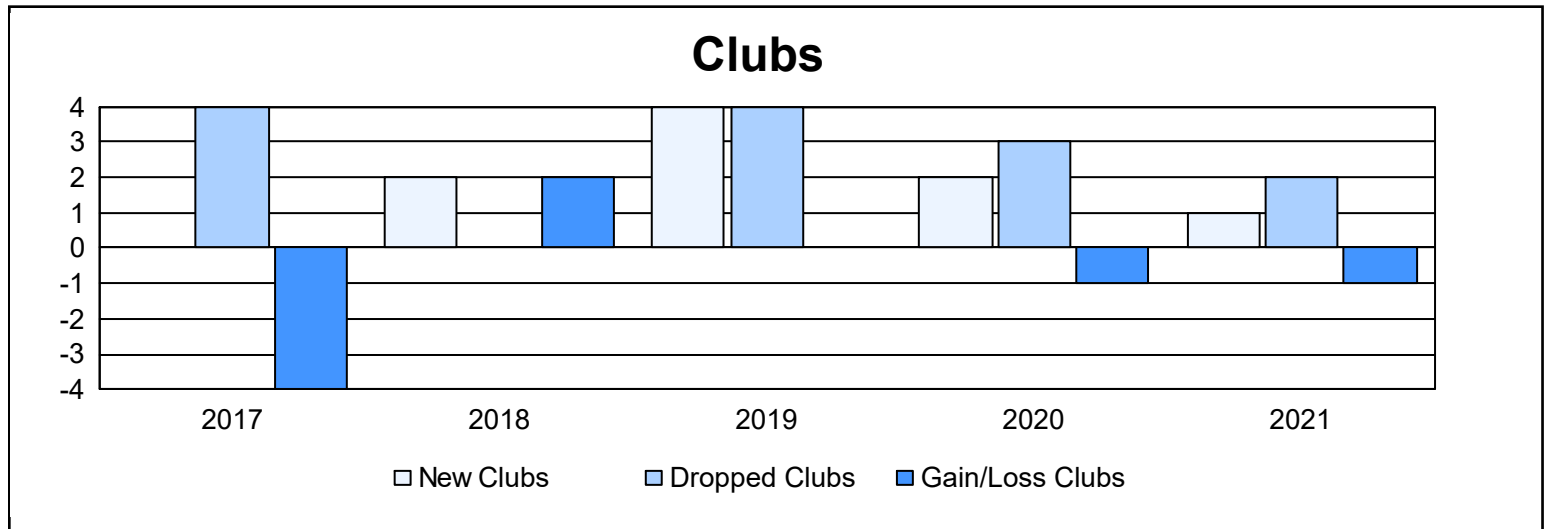

Year	New Clubs	Dropped Clubs	Gain/ Loss Clubs	New Members	Charter Members	Reinstate Members	Transfer Members	Total Member Added	Total Members Dropped	Gain/ Loss Members
2016-2017	0	4	-4	143	2	7	10	162	205	-43
2017-2018	2	0	2	154	59	3	2	218	201	17
2018-2019	4	4	0	215	96	23	10	344	250	94
2019-2020	2	3	-1	107	48	17	2	174	271	-97
2020-2021	1	2	-1	138	26	7	5	176	186	-10
<b>Average</b>	<b>2</b>	<b>3</b>	<b>-1</b>	<b>151</b>	<b>46</b>	<b>11</b>	<b>6</b>	<b>215</b>	<b>223</b>	<b>-8</b>

### Membership Composition June 2021 Cumulative