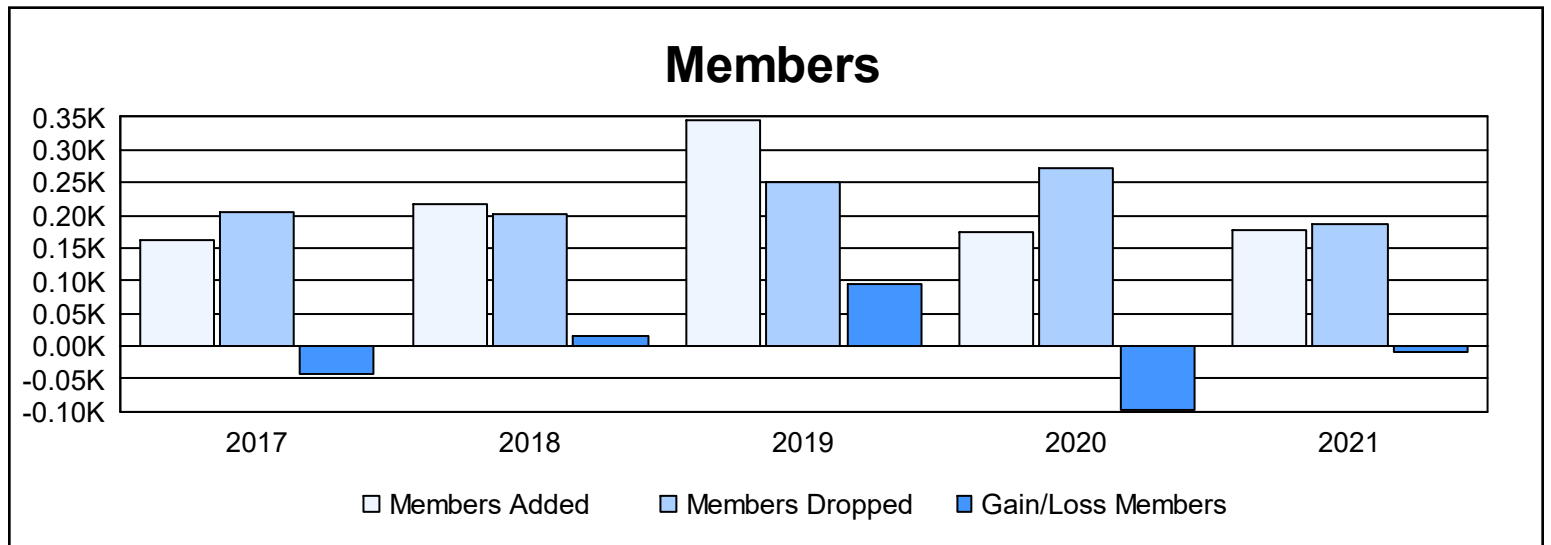

Year	New Clubs	Dropped Clubs	Gain/ Loss Clubs	New Members	Charter Members	Reinstate Members	Transfer Members	Total Member Added	Total Members Dropped	Gain/ Loss Members
2016-2017	0	4	-4	143	2	7	10	162	205	-43
2017-2018	2	0	2	154	59	3	2	218	201	17
2018-2019	4	4	0	215	96	23	10	344	250	94
2019-2020	2	3	-1	107	48	17	2	174	271	-97
2020-2021	1	2	-1	138	26	7	5	176	186	-10
<b>Average</b>	<b>2</b>	<b>3</b>	<b>-1</b>	<b>151</b>	<b>46</b>	<b>11</b>	<b>6</b>	<b>215</b>	<b>223</b>	<b>-8</b>

### Membership Composition June 2021 Cumulative